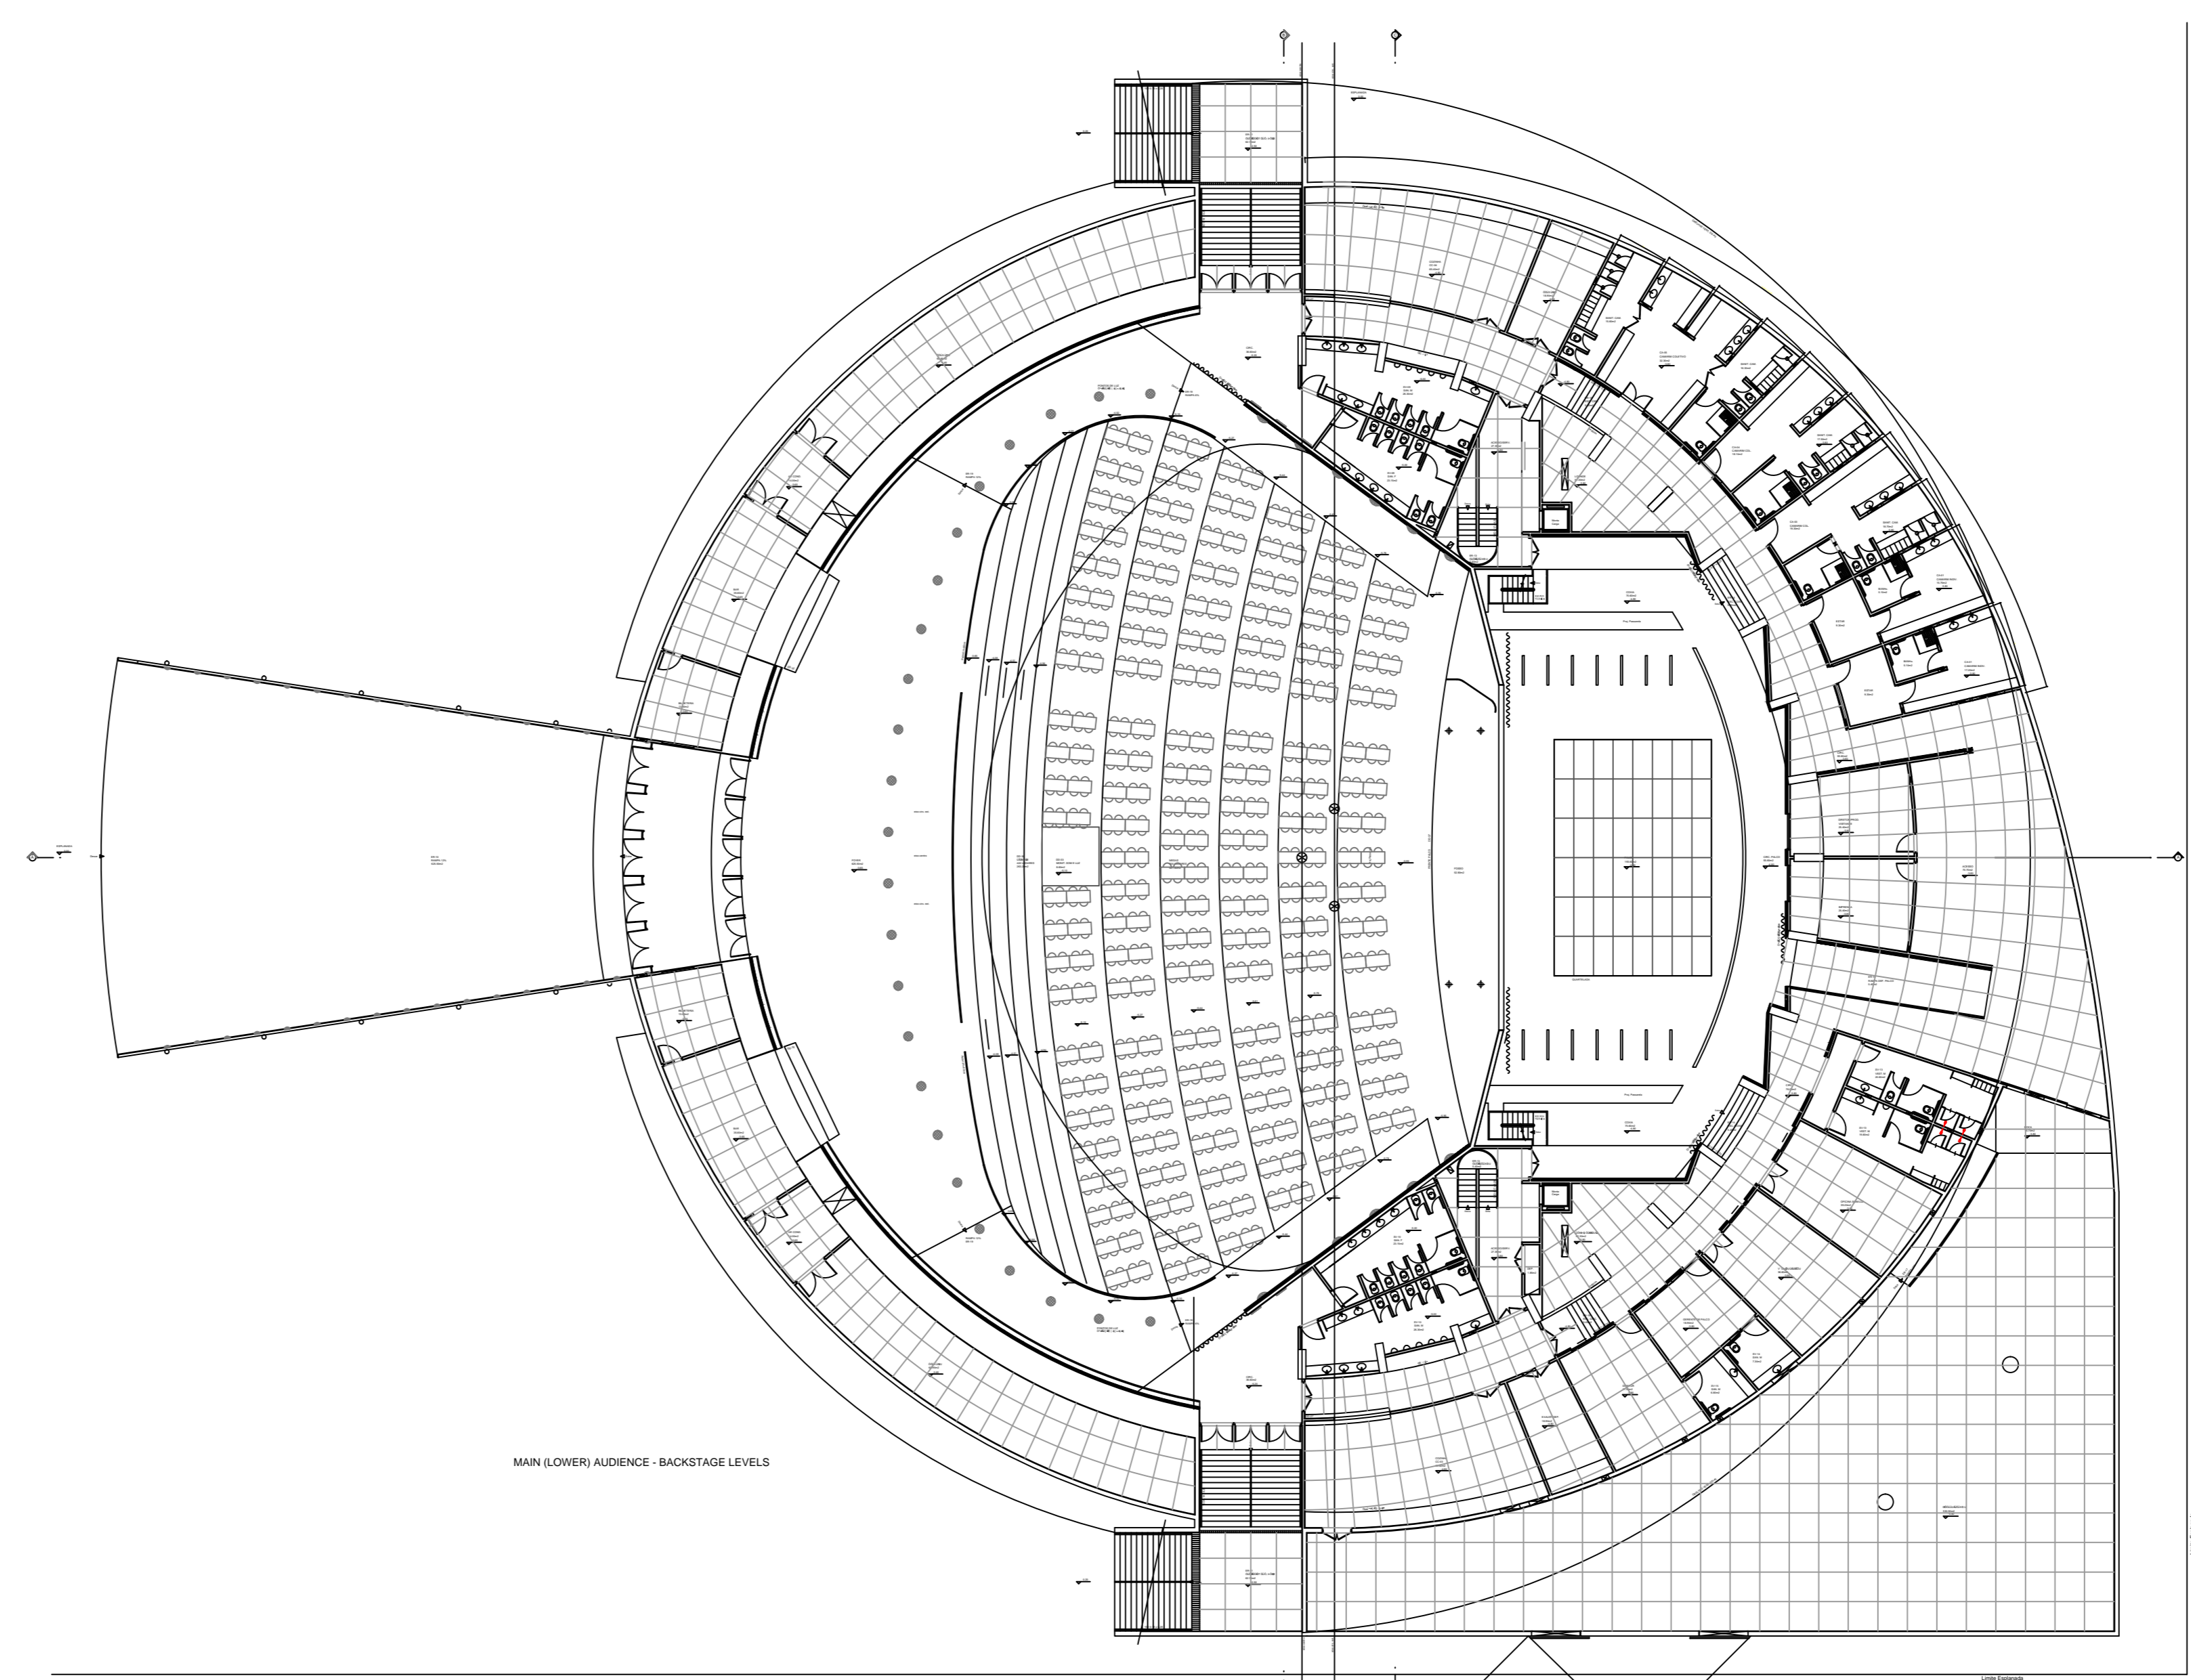

MEZZANINE FLOOR - UPPER AUDIENCE

GRAPHIC SCALE - meters

MAIN LOWER AUDIENCE - BACKSTAGE LEVELS

GRAPHIC SCALE - meters

ORCHESTRA MOAT

GRAPHIC SCALE - meters

SECTION BB

SECTION BB

SECTION CC

GRAPHIC SCALE - meters

SECTION AA

LATERAL VIEW