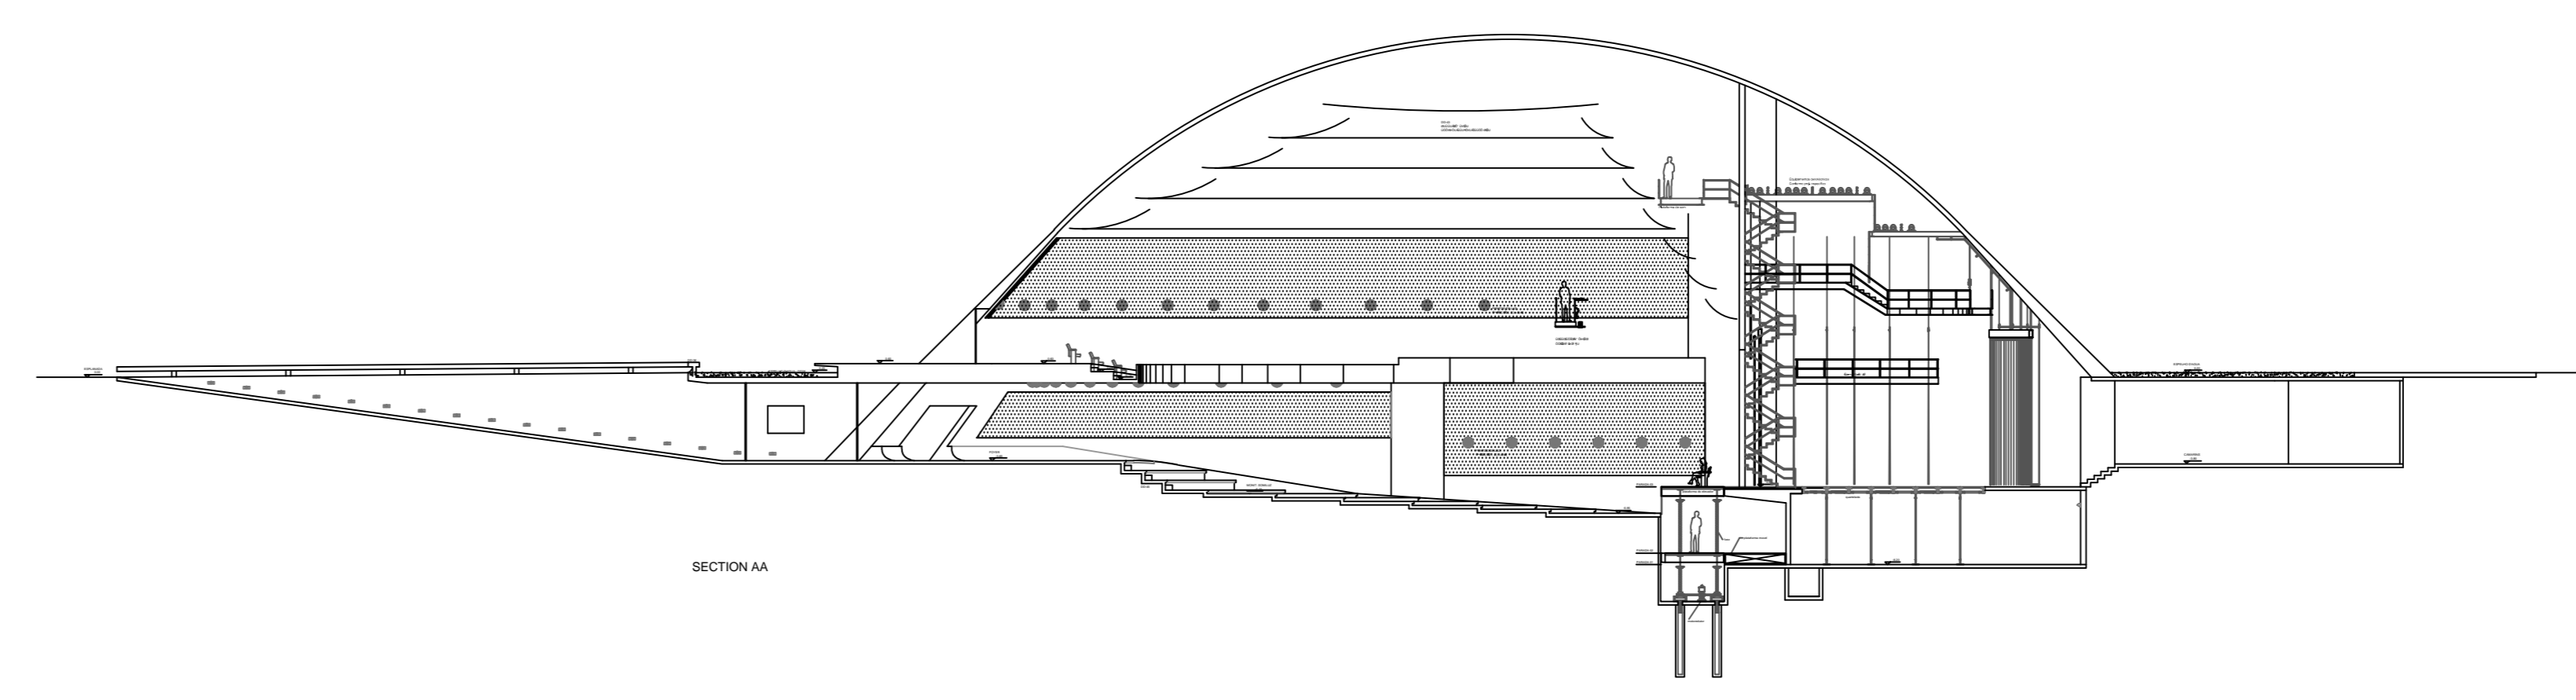

MEZZANINE FLOOR - UPPER AUDIENCE

GRAPHIC SCALE - meters

MAIN LOWER AUDIENCE - BACKSTAGE LEVELS

GRAPHIC SCALE - meters

ORCHESTRA MOAT

GRAPHIC SCALE - meters

SECTION BB

SECTION BB

SECTION CC

GRAPHIC SCALE - meters

SECTION AA

LATERAL VIEW